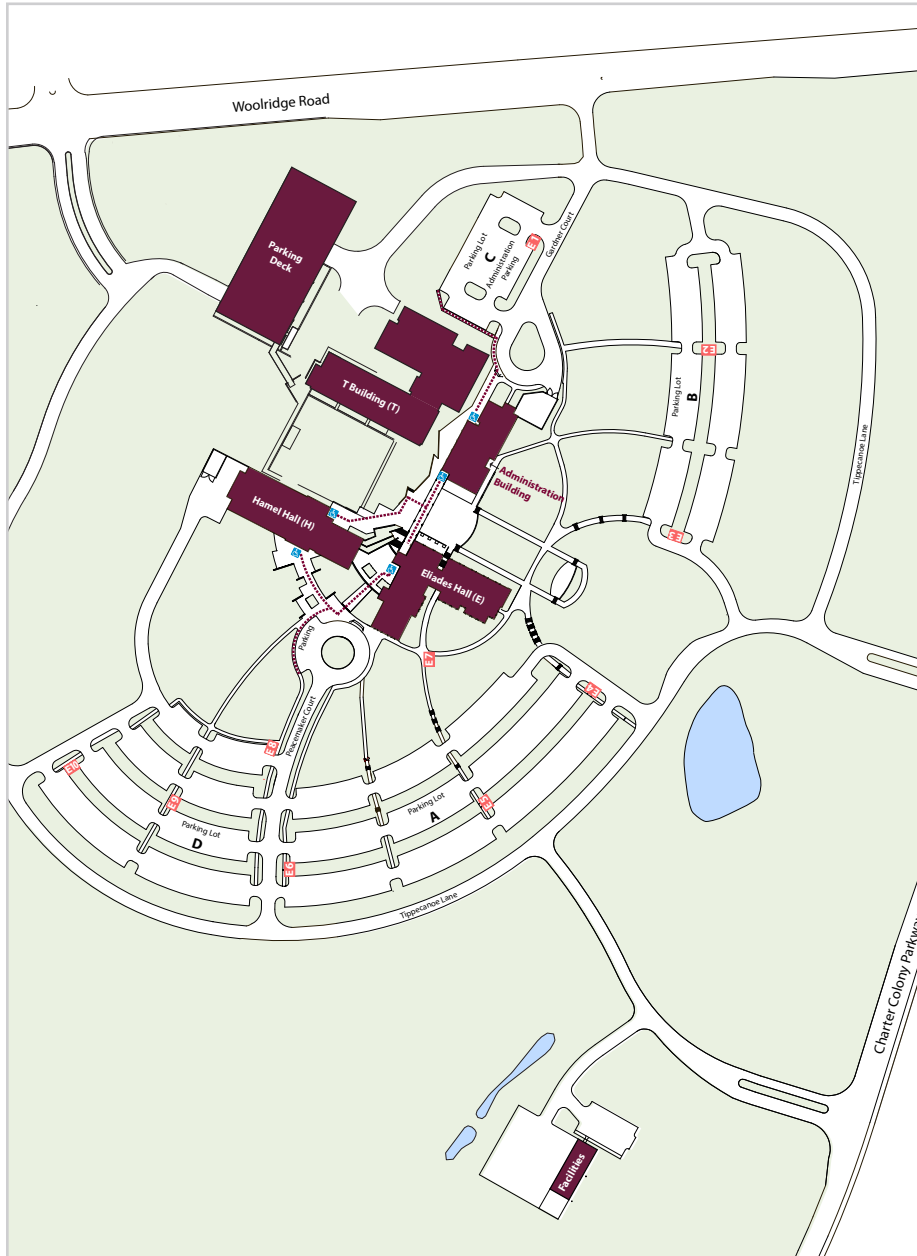

JOHN TYLER COMMUNITY COLLEGE MIDLOTHIAN CAMPUS

ADMINISTRATION BUILDING (B)

Admissions and Records
ATM
Boardroom
Business Office/Cashier
College Safety and Security
Financial Aid
Human Resources
Information Technology Services Center
Institutional Effectiveness
John Tyler Community College Foundation
Military and Veterans Education Office
President's Office and Executive Suite

ELIADES HALL (E)

Academic Resource Center (Tutoring)
Art Lab
Community College Workforce Alliance (CCWA)
Creative Services and Public Relations
Division of Arts, Humanities and Social Sciences
Vending Machines

FACILITIES BUILDING

Loading Dock (Deliveries)

HAMEL HALL (H)

Bookstore
Division of Engineering, Business and Public Services
Division of Mathematics, Natural and Health Sciences
Library
Student Activities
Student Lounge
Vending Machines

T BUILDING (T)

Advising Center
Center for Teaching and Learning
Dean of Students
Fitness and Weight Room
The Lynn Theatre
Testing Center
Title IX Coordinator
Trailblazer Café

www.jtcc.edu/mobile

Download the free Tyler Mobile app for Apple and Android, featuring maps, directory and more.

Driving directions to campus are available at www.jtcc.edu/locations.